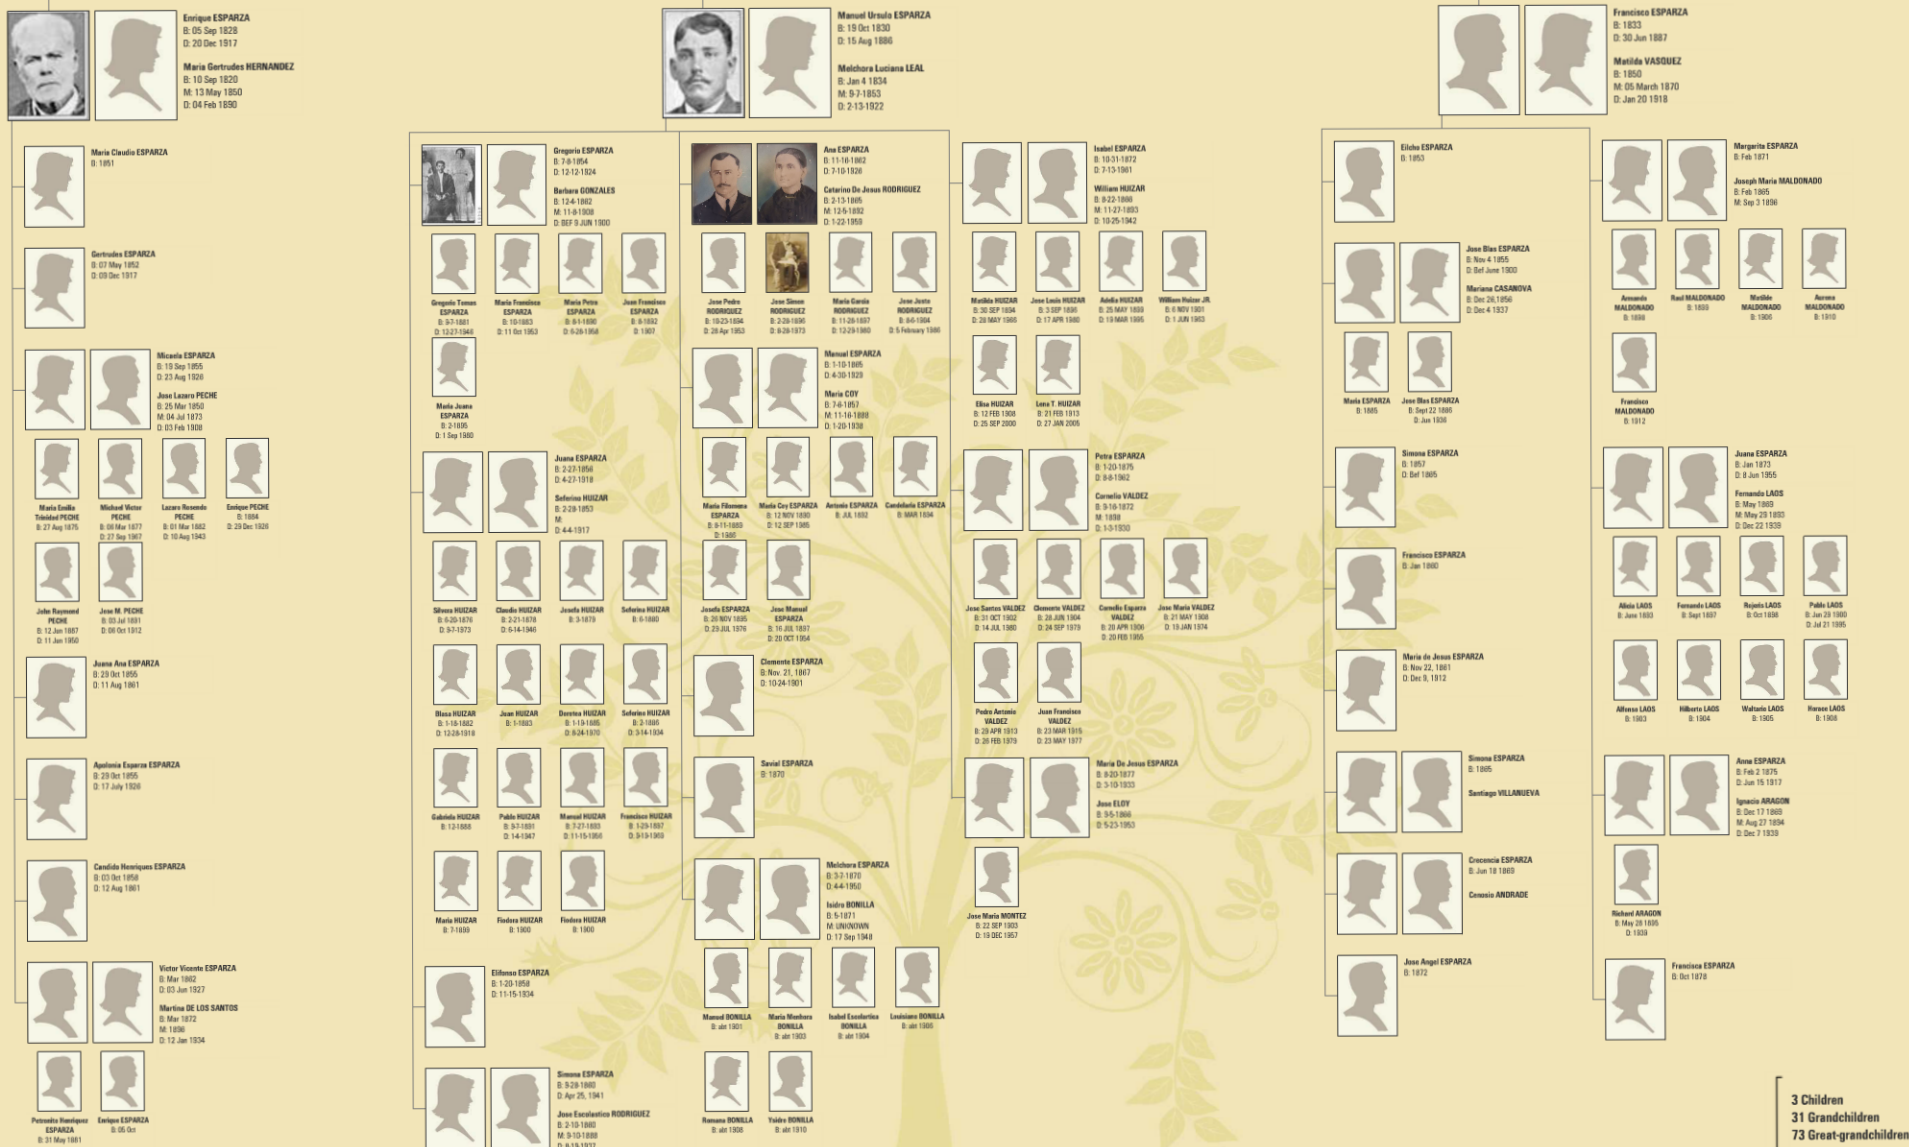

Descendants of

JOSE GREGORIO and ANA SALAZAR

3 Children
31 Grandchildren
73 Great-grandchildren